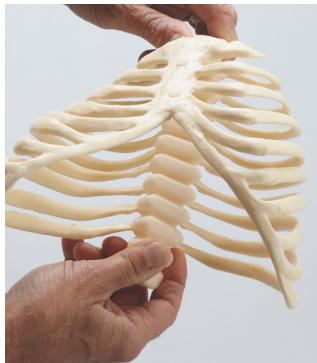

**SYNCHRONIZED
MOVEMENT
B I L A T E R A L
A S Y M M E T R Y
R I B C A G E**

SYMBA™

Articulated Ribcage System*

#1323-57

SEE AND FEEL THE CONNECTIONS!

THE SYMBA™ RIB CAGE IS DESIGNED FOR TACTILE DEMONSTRATION OF HOW THE SPINE AND RIBS ARE ONE CONNECTED SYSTEM.

This hemi-functional articulated model lets your clients see and feel how tri-planar movements and patterned asymmetries affect balance in the body. The synchronized movement of the respiratory and pelvic diaphragm during breathing, combined with the recognition of our system's bilateral asymmetry, are keys to understanding proper assessment of spinal and postural disorders.

#1323-57

Healthcare Professionals Benefit from Anatomical Models that are Tactile, Moveable, Pliable and Flexible.

Our models make it easy for clients to fully grasp how their bodies interoperate functionally and connect interdependently so they can better visualize cause and effect.

Twisting the model clearly shows the interconnected system so patients can see, experience and feel the movement and patterned positions throughout the ribcage and spine.

SAWBONES ALSO WORKS DIRECTLY WITH HEALTHCARE PROFESSIONALS AND ENTREPRENEURIAL COMPANIES to create custom models and solutions that seek to revolutionize the patient education and training market.