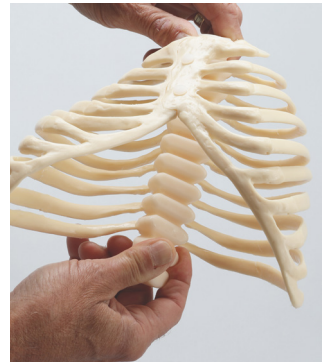

This hemi-functional articulated model lets your clients see and feel how tri-planar movements and patterned asymmetries affect balance in the body. The synchronized movement of the respiratory and pelvic diaphragm during breathing, combined with the recognition of our system's bilateral asymmetry, are keys to understanding proper assessment of spinal and postural disorders.

*SYMBA: Synchronized Movement Bilateral Asymmetry

AVAILABLE NOW

Sawbones USA
Sawbones Europe AB

(206) 463-5551
+46 (0) 40 650 70 00

info@sawbones.com
info@sawbones.se

www.sawbones.com

SYMBA™

Articulated Ribcage System*

#1323-57

Healthcare Professionals Benefit from Anatomical Models that are Tactile, Moveable, Pliable and Flexible.

Our models make it easy for clients to fully grasp how their bodies interoperate functionally and connect interdependently so they can better visualize cause and effect.

Twisting the model clearly shows the interconnected system so patients can see, experience and feel the movement and patterned positions throughout the ribcage and spine.

SAWBONES ALSO WORKS DIRECTLY WITH HEALTHCARE PROFESSIONALS AND ENTREPRENEURIAL COMPANIES to create custom models and solutions that seek to revolutionize the patient education and training market.